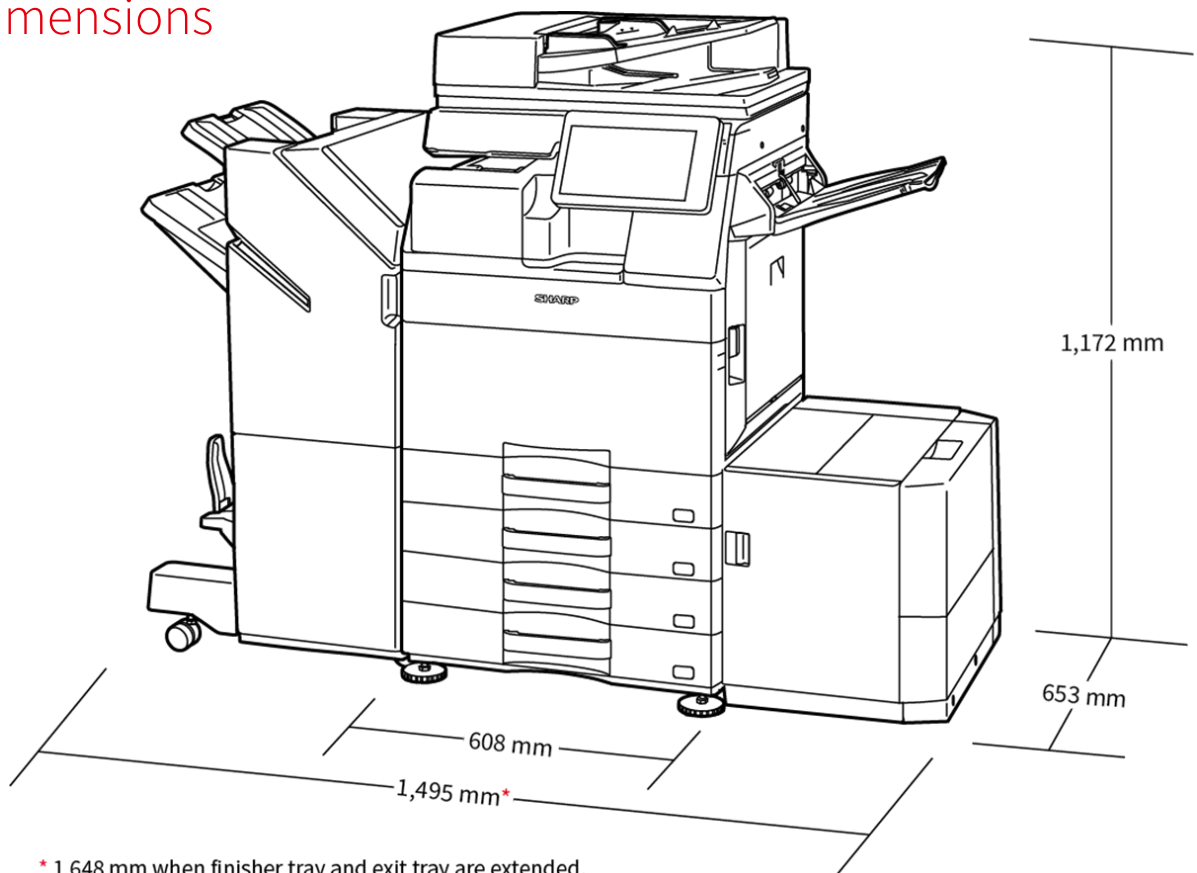

Configurations

Dimensions

Options

Base Unit

01. BP-DE12 Stand with 550-sheet paper drawer

550 sheets* , SRA3 to A5R (60 - 300 g/m2)

02. BP-DE13 Stand with 2 x 550-sheet paper drawer

550 sheets* each for lower and upper trays, SRA3 to A5R (60 - 300 g/m2)

03. BP-DE14 Stand with 3 x 550-sheet paper drawer

550 sheets* each for lower and upper trays, SRA3 to A5R (60 - 300 g/m2)

04. BP-DE15 Stand with 550 + 2100-sheet paper drawer

Upper tray: SRA3 - A5R, 550 sheets* (60 - 300 g/m2)