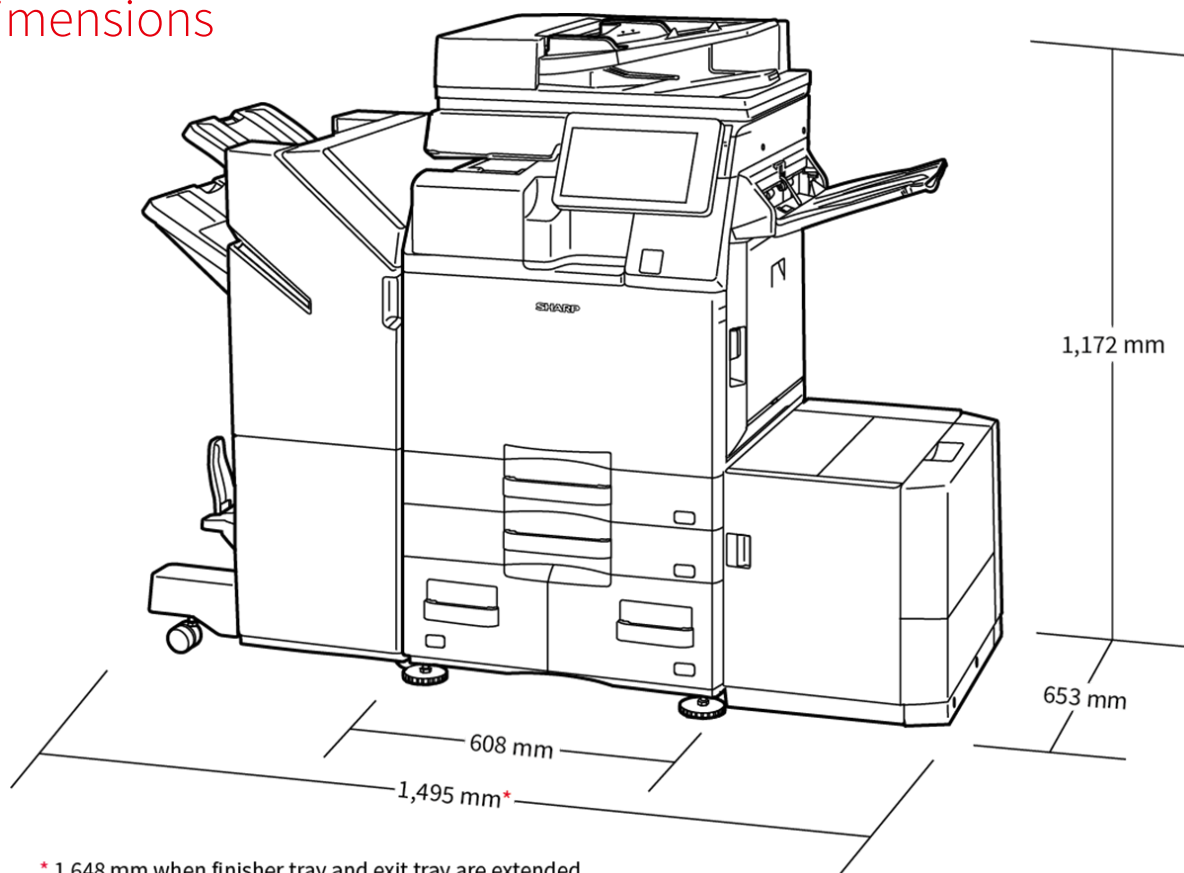

www.sharp.be

SHARP
Be Original.

Configurations

Dimensions

Options

Base Unit

01. BP-DE12 Stand with 550-sheet paper drawer

550 sheets* , SRA3 - A5R (60 - 300 g/m2)

02. BP-DE13 Stand with 2 x 550-sheet paper drawer

550 sheets* each for lower and upper trays, SRA3 - A5R (60 - 300 g/m2)

03. BP-DE14 Stand with 3 x 550-sheet paper drawer

550 sheets* each for lower and upper trays, SRA3 - A5R (60 - 300 g/m2)

04. BP-DE15 Stand with 550 + 2100-sheet paper drawer

Upper tray: SRA3 - A5R, 550 sheets* (60 - 300 g/m2)

Lower tray (Left): A4, 1,200 sheets* (60 - 105 g/m2)

Lower tray (Right): A4 - B5, 900 sheets* (60 - 105 g/m2)